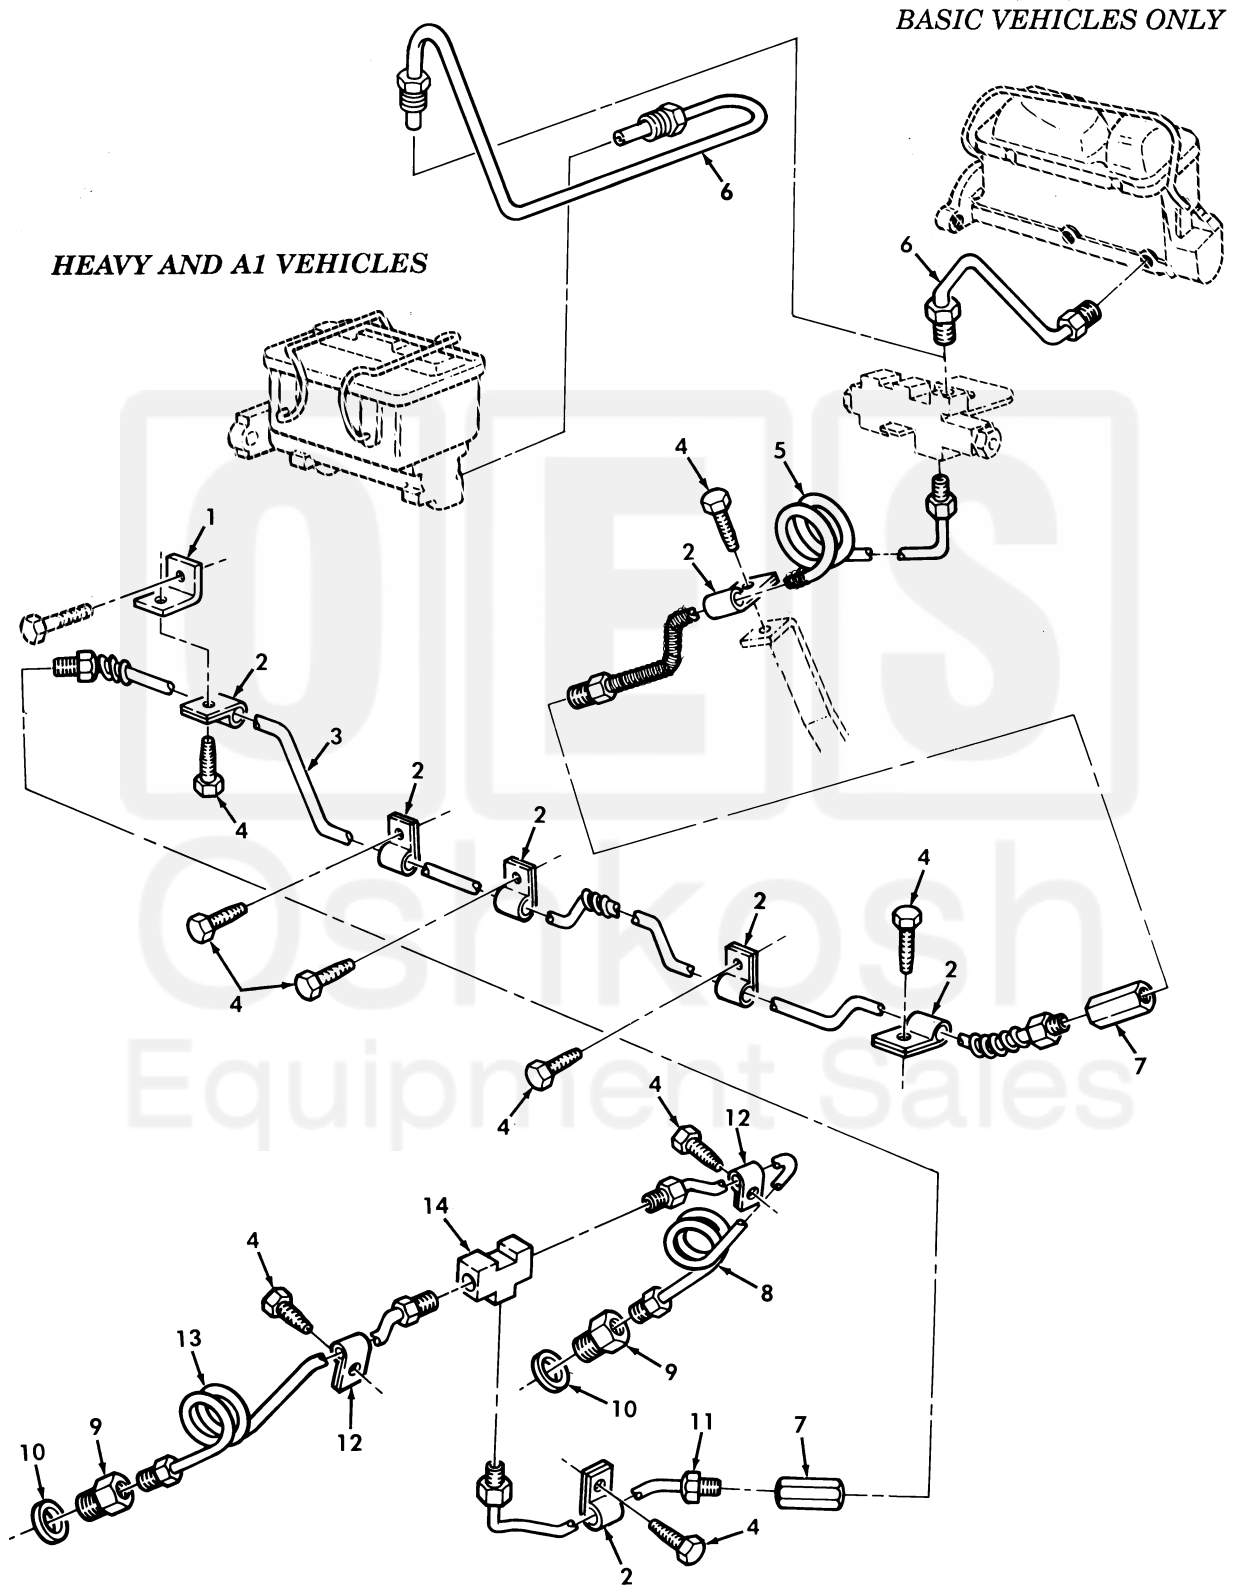

Section II.

TM 9-2320-280-24P-1

USE WITH BASIC AND A1 VEHICLES

Figure 161. Rear Brake Lines and Fittings.

SECTION II		TM9-2320-280-24P				
(1)	(2)	(3)	(4)	(5)	(6)	(7)
ITEM NO	SMR CODE	NSN	CAGEC	PART NUMBER	DESCRIPTION AND USABLE ON CODES(UOC)	QTY
GROUP 1204 HYDRAULIC BRAKE SYSTEM						
FIG. 161 REAR BRAKE LINES AND FITTINGS						
1	PFOZZ	5340012097796	19207	12338302	BRACKET,ANGLE..... UOC:AVY,A11,A13,A14,A15,A20,A24,A25, A26,A27,B16,B17,B18,HVY,H11,H13,H14, H15,H16,H17,H18,H20,H21,H24,H25,H26, H27,H28,MMM	1
2	PAOZZ	5340011897640	7X677	179148	CLAMP,LOOP REAR..... UOC:AVY,A11,A13,A14,A15,A20,A24,A25, A26,A27,B16,B17,B18,HVY,H11,H13,H14, H15,H16,H17,H18,H20,H21,H24,H25,H26, H27,H28,MMM	7
3	PAOZZ	4710011892209	19207	12338308	TUBE ASSEMBLY,METAL..... UOC:AVY,A11,A13,A14,A15,A20,A24,A25, A26,A27,B16,B17,B18,HVY,H11,H13,H14, H15,H16,H17,H18,H20,H21,H24,H25,H26, H27,H28,MMM	1
4	PAOZZ	5305000518605	80205	MS16995-77	SCREW,CAP,SOCKET HE 3/8-16 X 1/2... UOC:AVY,A11,A13,A14,A15,A20,A24,A25, A26,A27,B16,B17,B18,HVY,H11,H13,H14, H15,H16,H17,H18,H20,H21,H24,H25,H26, H27,H28,MMM	9
5	PAOZZ	4710011869620	19207	12338307	TUBE ASSEMBLY,METAL..... UOC:AVY,A11,A13,A14,A15,A20,A24,A25, A26,A27,B16,B17,B18,HVY,H11,H13,H14, H15,H16,H17,H18,H20,H21,H24,H25,H26, H27,H28,MMM	1
6	PAOZZ	4710013579968	19207	12342901	TUBE ASSEMBLY,METAL..... UOC:AVY,A11,A13,A14,A15,A20,A24,A25, A26,A27,B16,B17,B18,HVY	1
6	PAOZZ	4710011859665	19207	12338300	TUBE ASSEMBLY,METAL..... UOC:H11,H13,H14,H15,H16,H17,H18,H20, H21,H24,H25,H26,H27,H28,MMM	1
7	PAOZZ	4730014570727	72582	442393	COUPLING,HOSE REAR..... UOC:AVY,A11,A13,A14,A15,A20,A24,A25, A26,A27,B16,B17,B18,HVY,H11,H13,H14, H15,H16,H17,H18,H20,H21,H24,H25,H26, H27,H28,MMM	2
8	PAOZZ	4710011858329	19207	12338305	TUBE ASSEMBLY,METAL REAR,LH..... UOC:AVY,A11,A13,A14,A15,A20,A24,A25, A26,A27,B16,B17,B18,HVY,H11,H13,H14, H15,H16,H17,H18,H20,H21,H24,H25,H26, H27,H28,MMM	1
9	PAOZZ	4730011846971	01989	112-06136	COUPLING,TUBE..... UOC:AVY,A11,A13,A14,A15,A20,A24,A25, A26,A27,B16,B17,B18,HVY,H11,H13,H14, H15,H16,H17,H18,H20,H21,H24,H25,H26, H27,H28,MMM	2
10	PAOZZ	5310011898476	34623	5582366	WASHER,FLAT 25/64..... UOC:AVY,A11,A13,A14,A15,A20,A24,A25,	2